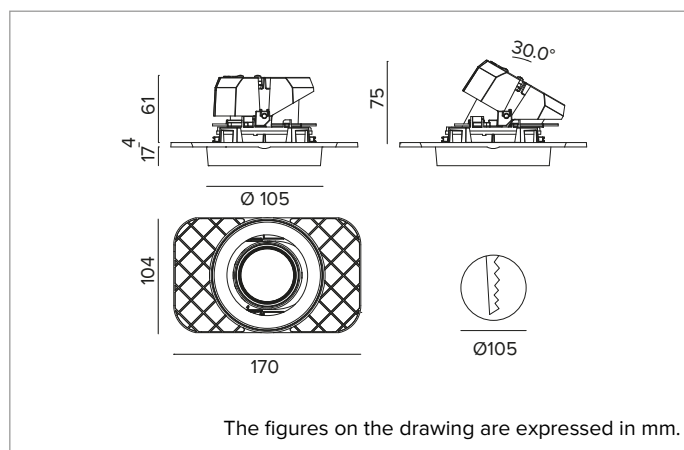

1T8715ELTR | CTEVO ARCHITECTURAL 105

Adjustable recessed LED projector in a trimless version

		2700K	H(m)	D(m)	E _{max} (lx)	
		Ra90			31°	
		Fixture Power	20W	1	0.56	5234
		Source Flux	2128lm	2	1.12	1308
		Fixture Flux	1645lm	3	1.67	582
		Efficacy	82lm/W	4	2.23	327
TS1306	I _{max} =2459cd/klm	I _{max}	5234cd	5	2.79	209

Optic: REFLECTOR

Beam angles: FL

Optical efficiency: 77%

Fixture flux: 1645lm

Luminous efficacy: 82lm/W

Photobiological safety: Compliant with RG1 low risk group

MECHANICAL CHARACTERISTICS

Die-cast white painted anodised aluminium body and dissipator. White colour cover. The optical unit can be adjusted up to 30° on the vertical plane with a mechanical beam locking system and a graduated scale, and 358° on the horizontal plane. Trimless version with a load-bearing element for installation and finishing in plasterboard.

Colour and finish: Plaster white

Weight: 0.61Kg

Version: TRIMLESS

Degree of protection: IP20 for recessed part

Degree of protection: IP40 for exposed part

ELECTRICAL CHARACTERISTICS

Integrated electronic ON-OFF driver.