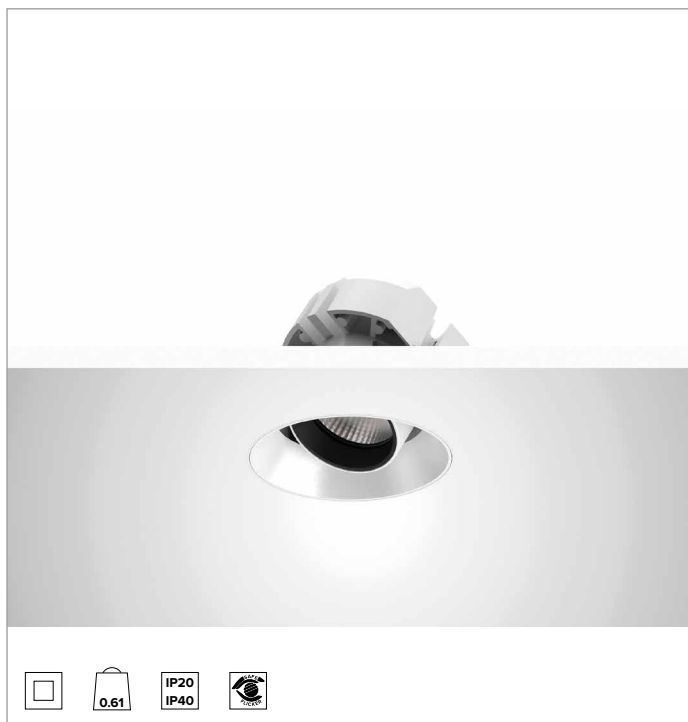

1T8715ELTR | CTEVO ARCHITECTURAL 105

Adjustable recessed LED projector in a trimless version

		2700K	H(m)	D(m)	E _{max} (lx)	
		Ra90			31°	
		Fixture Power	20W	1	0.56	5234
		Source Flux	2128lm	2	1.12	1308
		Fixture Flux	1645lm	3	1.67	582
		Efficacy	82lm/W	4	2.23	327
TS1306	I _{max} =2459cd/klm	I _{max}	5234cd	5	2.79	209

CCT nominal: 2700K

Lifetime (L80/B10): >50000h tq +25°C

ILLUMINOTECHNICAL CHARACTERISTICS

FL - precision optics with a black silicone cut off ring. Version with a convex faceted highly reflective anodised aluminium reflector and a holographic diffusion filter. UGR<19 (EN 12464-1).

Optic: REFLECTOR

Beam angles: FL

Optical efficiency: 77%

Fixture flux: 1645lm

Luminous efficacy: 82lm/W

Photobiological safety: Compliant with RG1 low risk group

MECHANICAL CHARACTERISTICS

Die-cast white painted anodised aluminium body and dissipator. White colour cover. The optical unit can be adjusted up to 30° on the vertical plane with a mechanical beam locking system and a graduated scale, and 358° on the horizontal plane. Trimless version with a load-bearing element for installation and finishing in plasterboard.

Colour and finish: Plaster white

Weight: 0.61Kg

Version: TRIMLESS

Degree of protection: IP20 for recessed part

Degree of protection: IP40 for exposed part

ELECTRICAL CHARACTERISTICS

Integrated electronic ON-OFF driver.